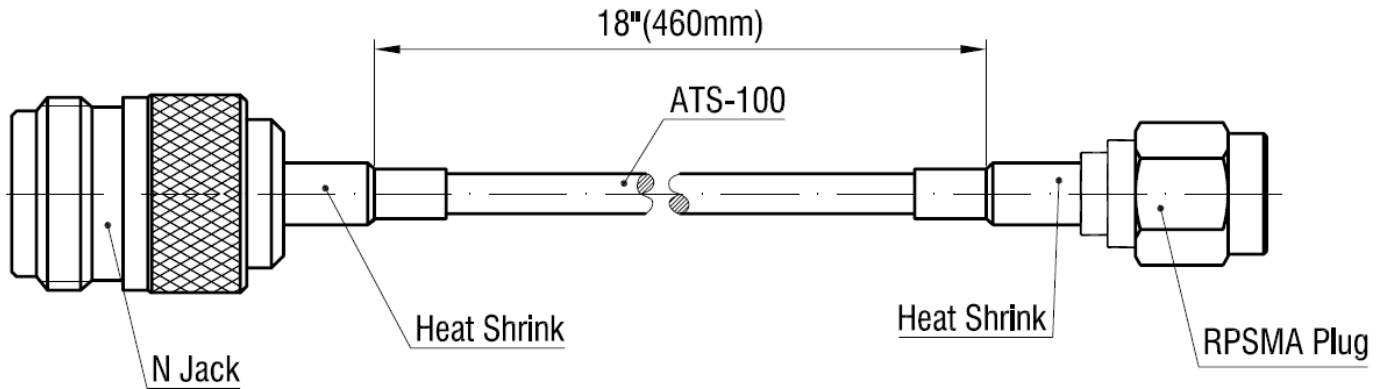

# 18" 100 SERIES N-STYLE JACK TO RPSMA PLUG CABLE ASSEMBLY

TITLE:

18" 100 Series N-Style Jack to RPSMA Plug Cable Assembly

PART NUMBER: ATS-100-NJ-RPSMAP-18"

V1.0

AccelTex Solutions

1.888.406.8906

sales@acceltex.com